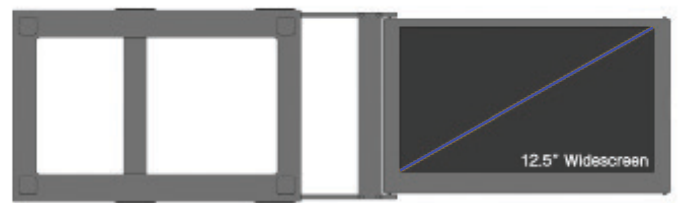

SideTrak® Slide

ST12BL

Want to enjoy desktop computer efficiency and productivity virtually anywhere? Add a second screen to your laptop with the SideTrak® portable monitor. With SideTrak, you can easily work with dual screens whether you're in the office, a coffee shop, on the couch, or at the airport. It's the only portable laptop monitor that does not need to be placed on a table or need a kickstand.

The SideTrak portable monitor is lightweight and magnetically attaches to your laptop with device safe metal plates that make it easy to add and remove the 12.5" second screen. The dual sliding tracks are built to fit perfectly on most computers ranging from 13" to 17.5" allowing you to set up your dual screen workstation in seconds; simply slide out the screen, plug in the USB monitor cord, and get to work!

Dimensions:

- Overall Dimensions: 12.5" W x 8.5" H x 0.7" D (28.25" W when fully extended)
- Screen Size: 12.5"
- Screen Connection: USB-C
- Required Computer Connection: USB-C or USB-A
- Included Cable: USB-C with built-in USB-A adaptor
- Resolution: 1920 x 1080
- Display Capabilities: Mirrored or extended
- Compatibility: Works with most laptops between 13" and 17.5"
- Weight: 1.65 lbs.

Features:

- Attaches with 4 device safe magnets to the back of your laptop screen
- Does not require a desk, table, or a kickstand
- Customizable to the right or left side of a laptop
- Connects to laptop with just one cord, no external power required
- Screen extends to fit most laptops ranging from 13" to 17.5" with a flat back
- Screen rotates 180 degrees allowing people across the table to see your presentation
- Screen slides behind the laptop when not in use; does not need to be removed
- Compatible with most Windows, Mac, and Chrome operating systems
- DisplayLink® driver is free to download